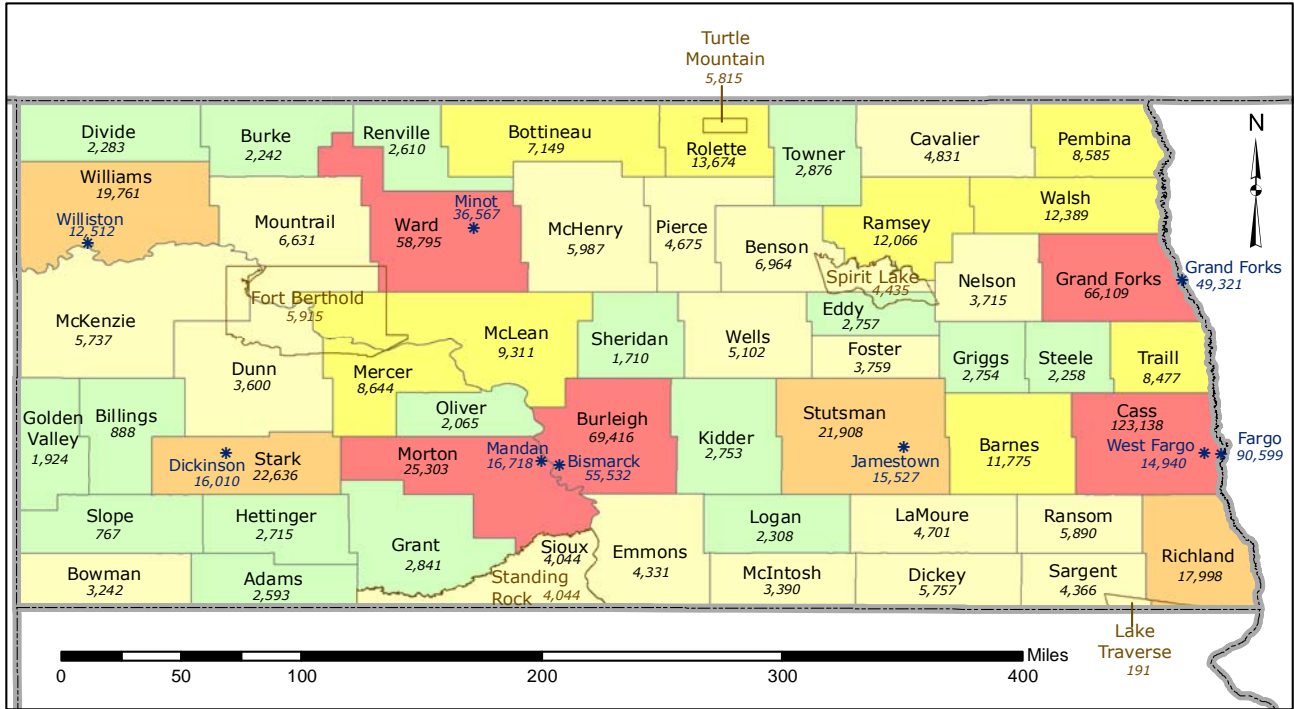

4.3.3 Population

People are vulnerable to both natural and human-caused hazards. Based on 2006 population estimates, the State of North Dakota has a population of 635,867, ranked 48th in the nation. Table 4.3.3A lists the population and percent change since 2000 for the counties in North Dakota, including tribal areas. Table 4.3.3B lists the 2000 populations of the Indian Reservations. Map 4.3.3C shows the 2000 population by county, reservation populations, and cities over 10,000 people.

Table 4.3.3A North Dakota Population Statistics (continued)

County	2006 Population Estimate	Population Change from 2000-2006 (percent)
Nelson*	3,289	-11.5
Oliver	1,808	-12.4
Pembina	7,906	-7.9
Pierce	4,221	-9.7
Ramsey*	11,267	-6.6
Ransom	5,695	-3.3
Renville	2,425	-7.1
Richland*	16,888	-6.2
Rolette*	13,903	1.7
Sargent*	4,198	-3.8
Sheridan	1,408	-17.7
Sioux*	4,282	5.9
Slope	713	-7.0
Stark	22,167	-2.1
Steele	1,943	-14.0
Stutsman	20,761	-5.2
Towner	2,417	-16.0
Traill	8,178	-3.5
Walsh	11,362	-8.3
Ward*	55,270	-6.0
Wells	4,432	-13.1
Williams	19,456	-1.5

* includes at least part of the reservation population

Source: US Census Bureau, 2007.

Table 4.3.3B North Dakota Reservation Population Statistics

Reservation	2000 Reservation Population
Lake Traverse – Sisseton-Wahpeton Sioux*	191
Spirit Lake Dakotah Sioux	4,435
Standing Rock Sioux*	4,044
Fort Berthold – Three Affiliated Tribes – Mandan, Hidatsa, Arikara Nation	5,915
Turtle Mountain Band of Chippewa	5,815

* includes only North Dakota parts of the reservation

Source: US Census Bureau, 2007.

Map 4.3.3C

2000 Population State of North Dakota

County Population

- Less than or equal to 3,000
- 3,001 - 7,000
- 7,001 - 14,000
- 14,001 - 25,000
- Greater than 25,000